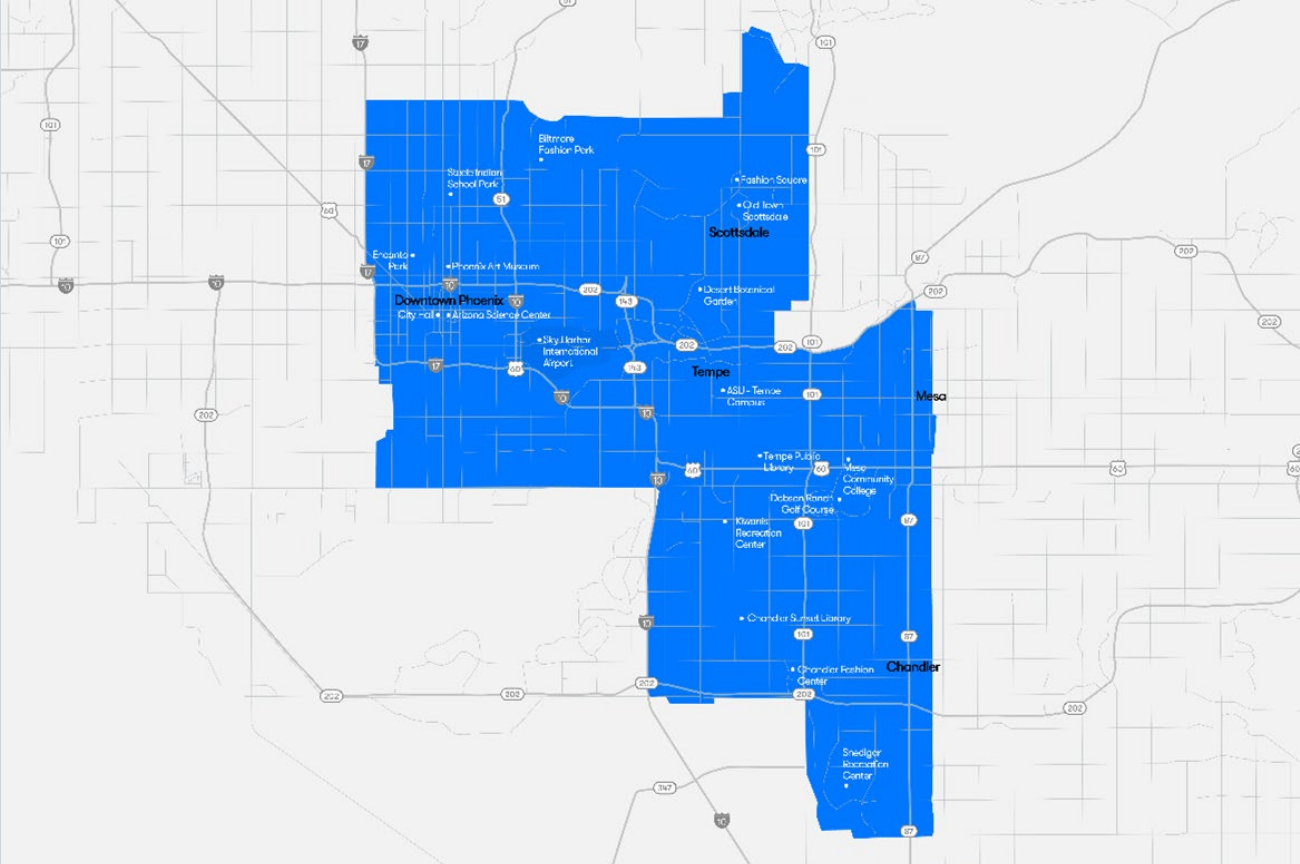

Serving Riders in

SF

PHX