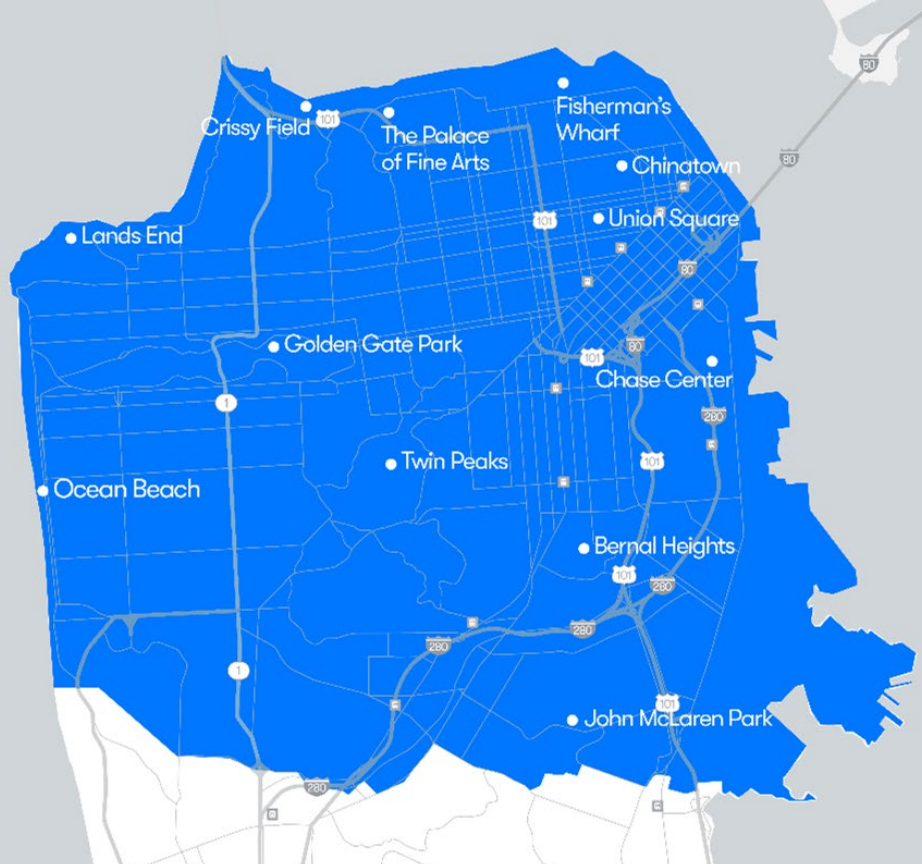

Serving Riders in

SF