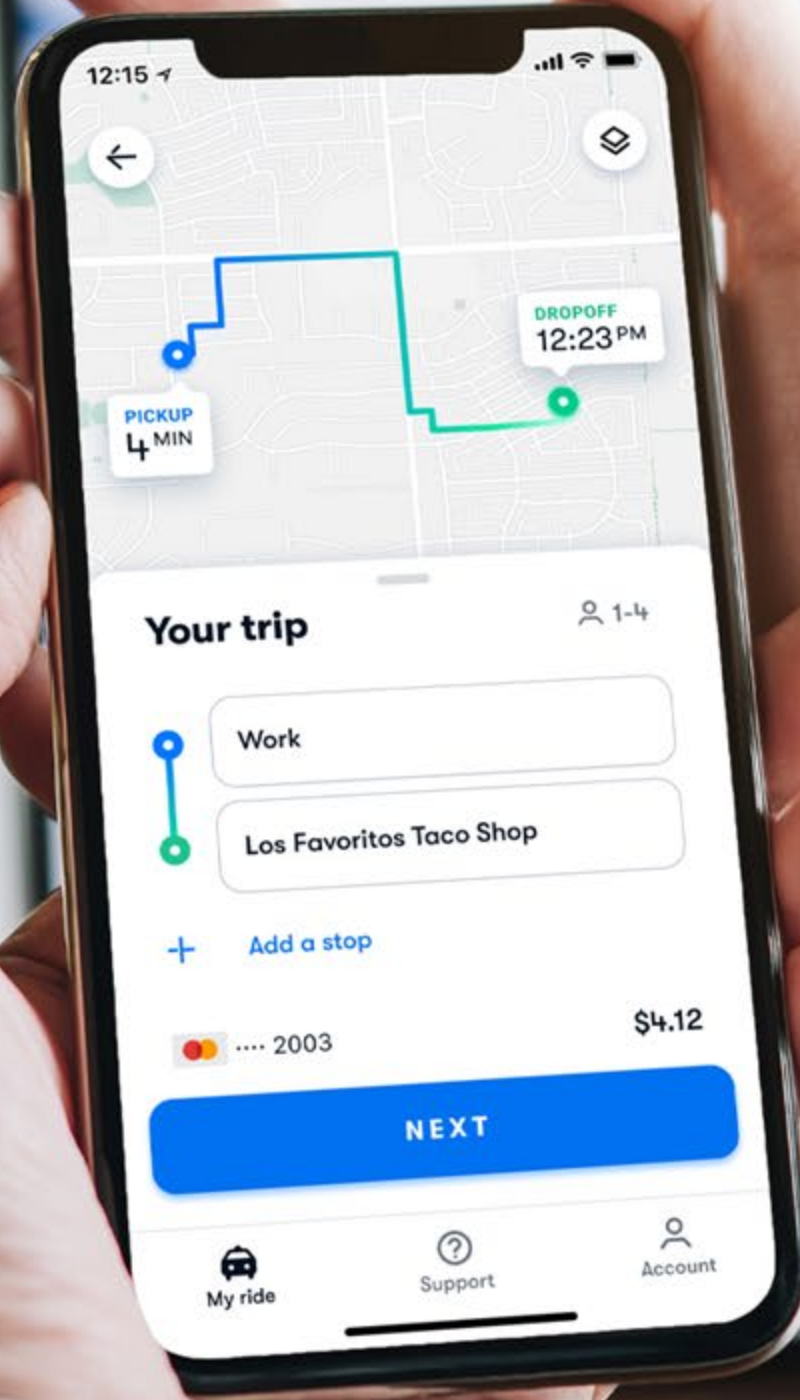

Zero-emission transportation
means

sustainability

across the Waymo One fleet

WAYMO ONE

Download on the
App Store

GET IT ON
Google Play

Good morning,
Gracen

DESTINATION

1703 Crawford Cir

ARRIVAL

10:30 PM

START RIDE

Riding as a guest? [Check out](#) what you need to know

Call Support 

Thank you!

Tekedra Mawakana
Co-CEO, Waymo