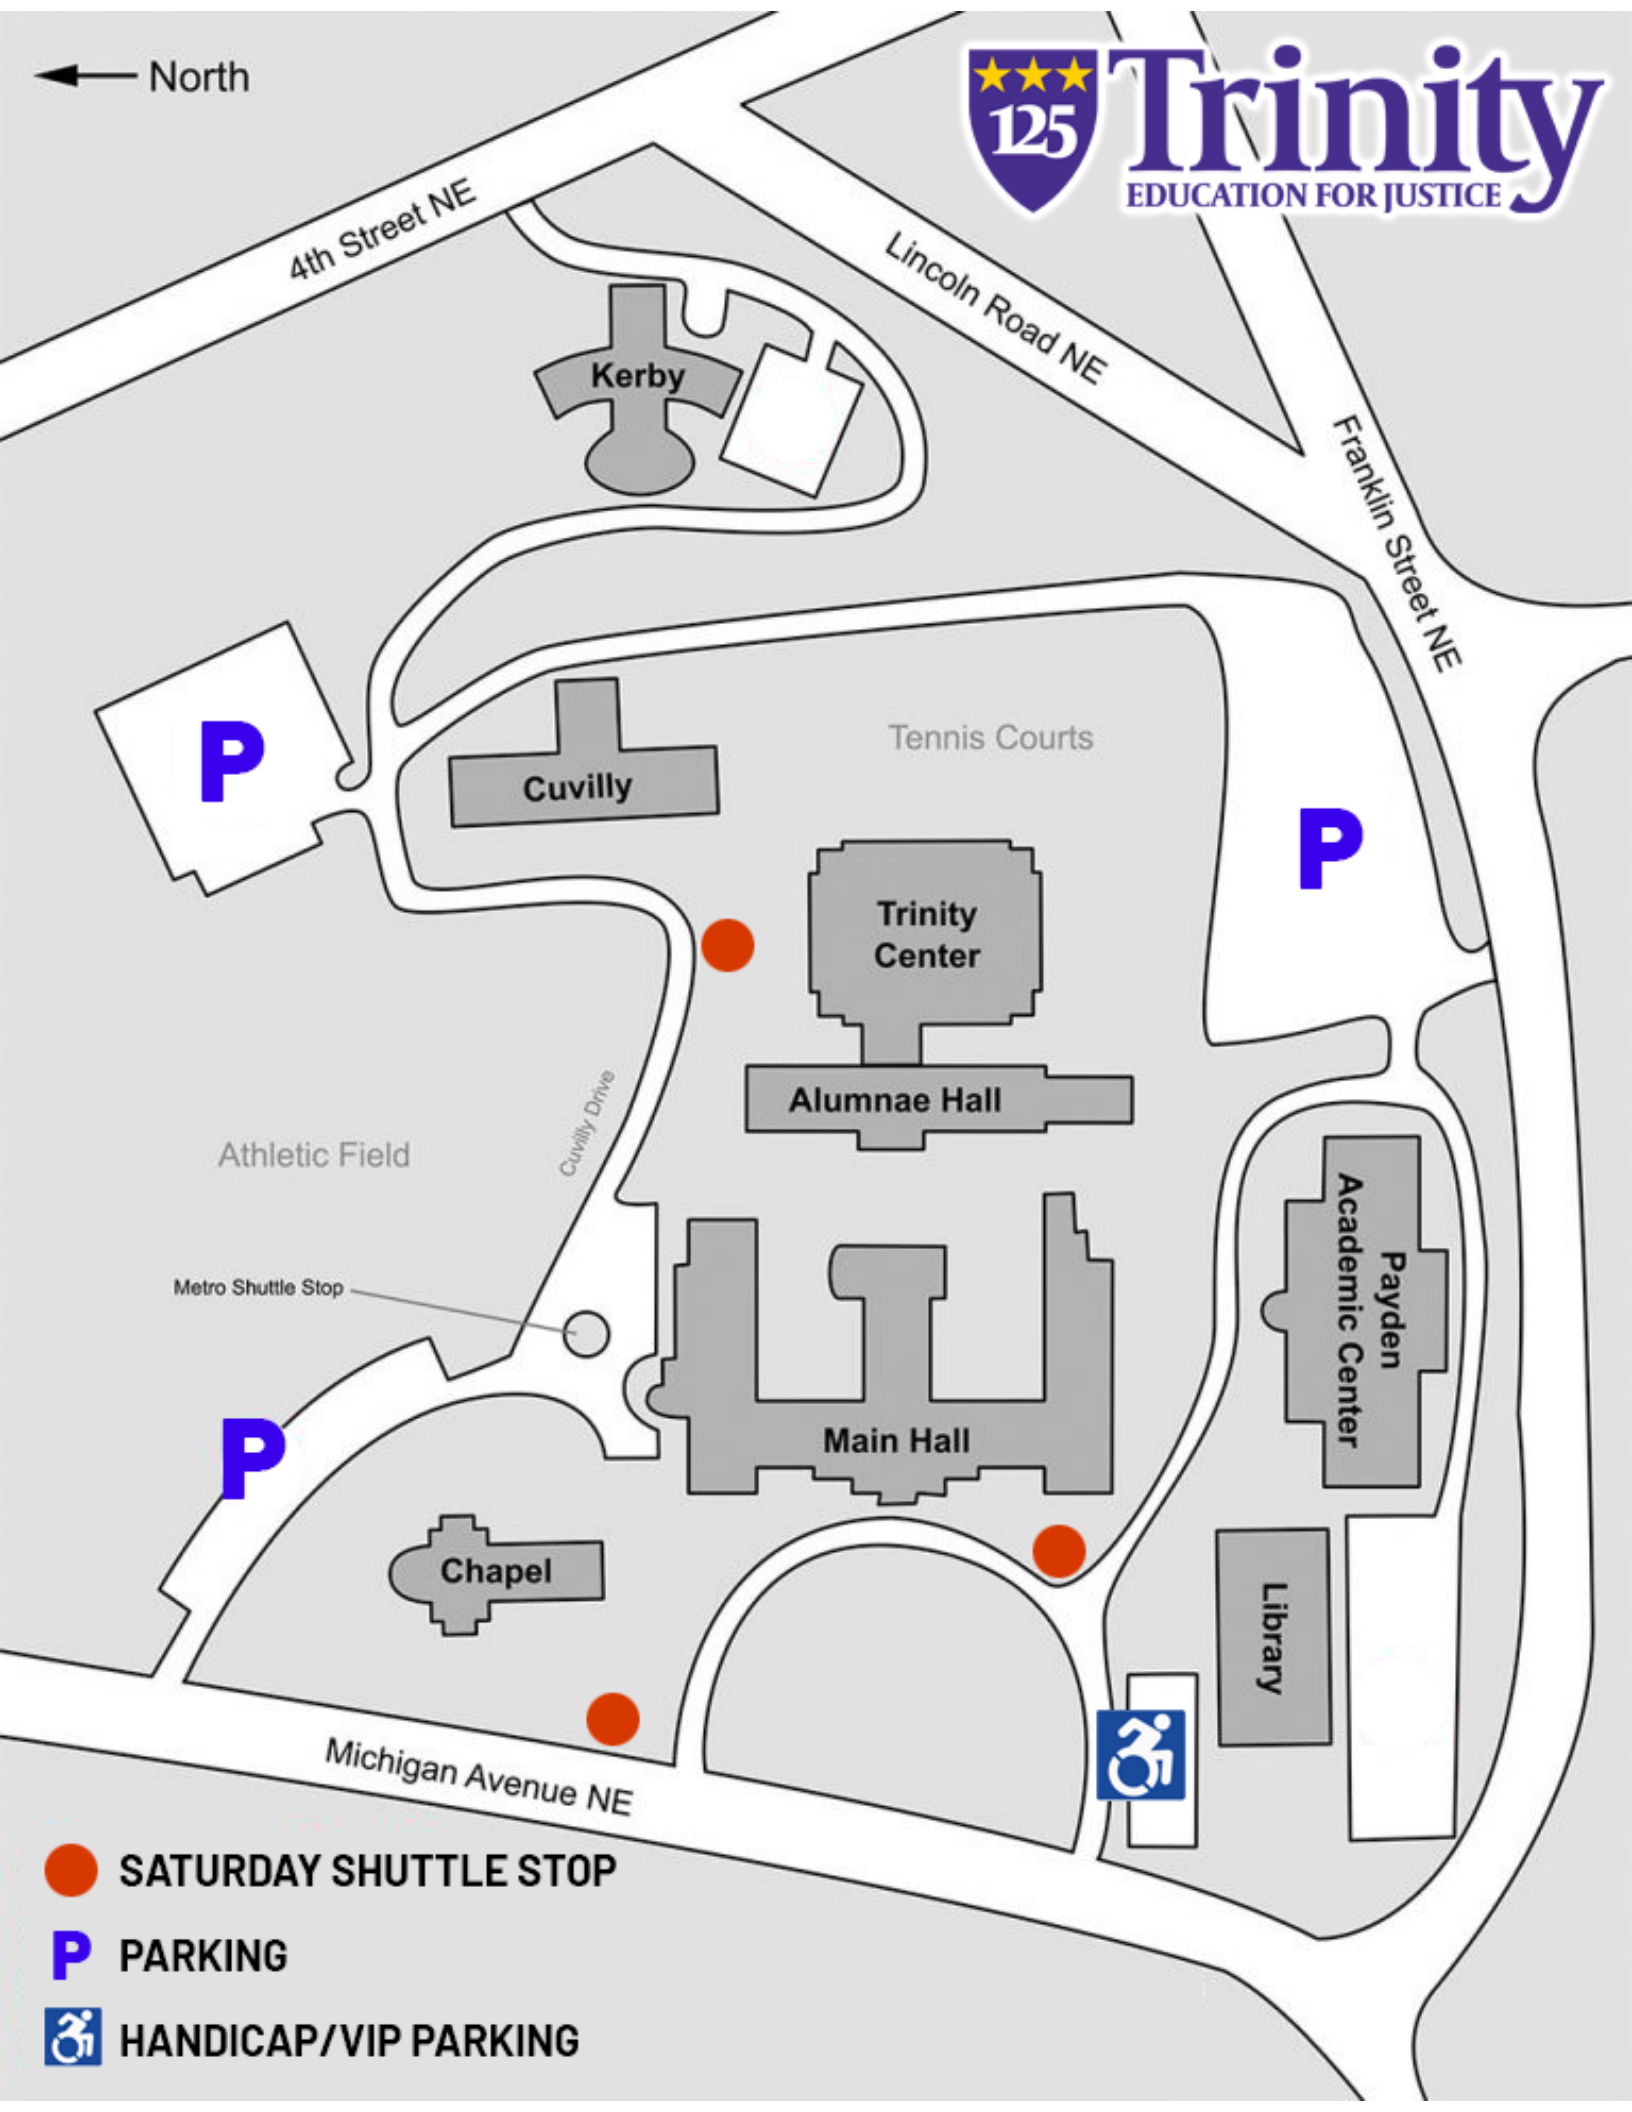

← North

 SATURDAY SHUTTLE STOP

 PARKING

 HANDICAP/VIP PARKING